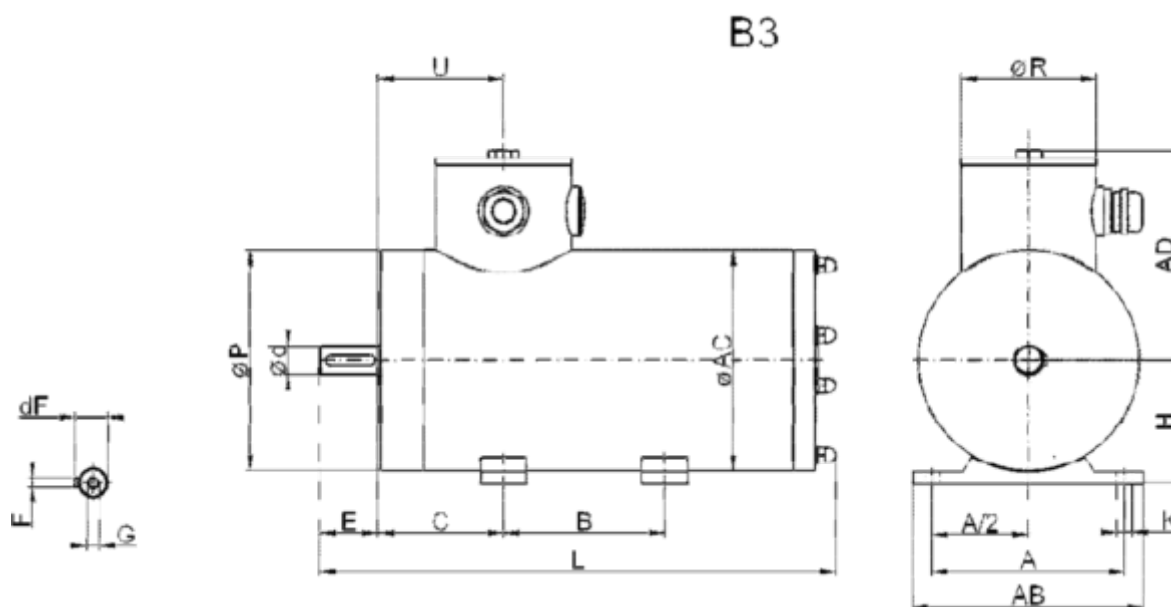

Article number: 25560003741270

Description: BEGE stainless steel AC motor EBS71L-4 IEC71 B3
0,37KW 1400 rpm 3x230/400V 50HZ IP69K PTC

Measures

A = 112	E = 30	Ød = 14
A/2 = 56	F = 5	ØR = 76
AB = 140	G = M5	
AC = 134	H = 71	
AD = 129	K = 7	
B = 90	L = 253	
C = 45	P = 134	
dF = 16	U = 118	